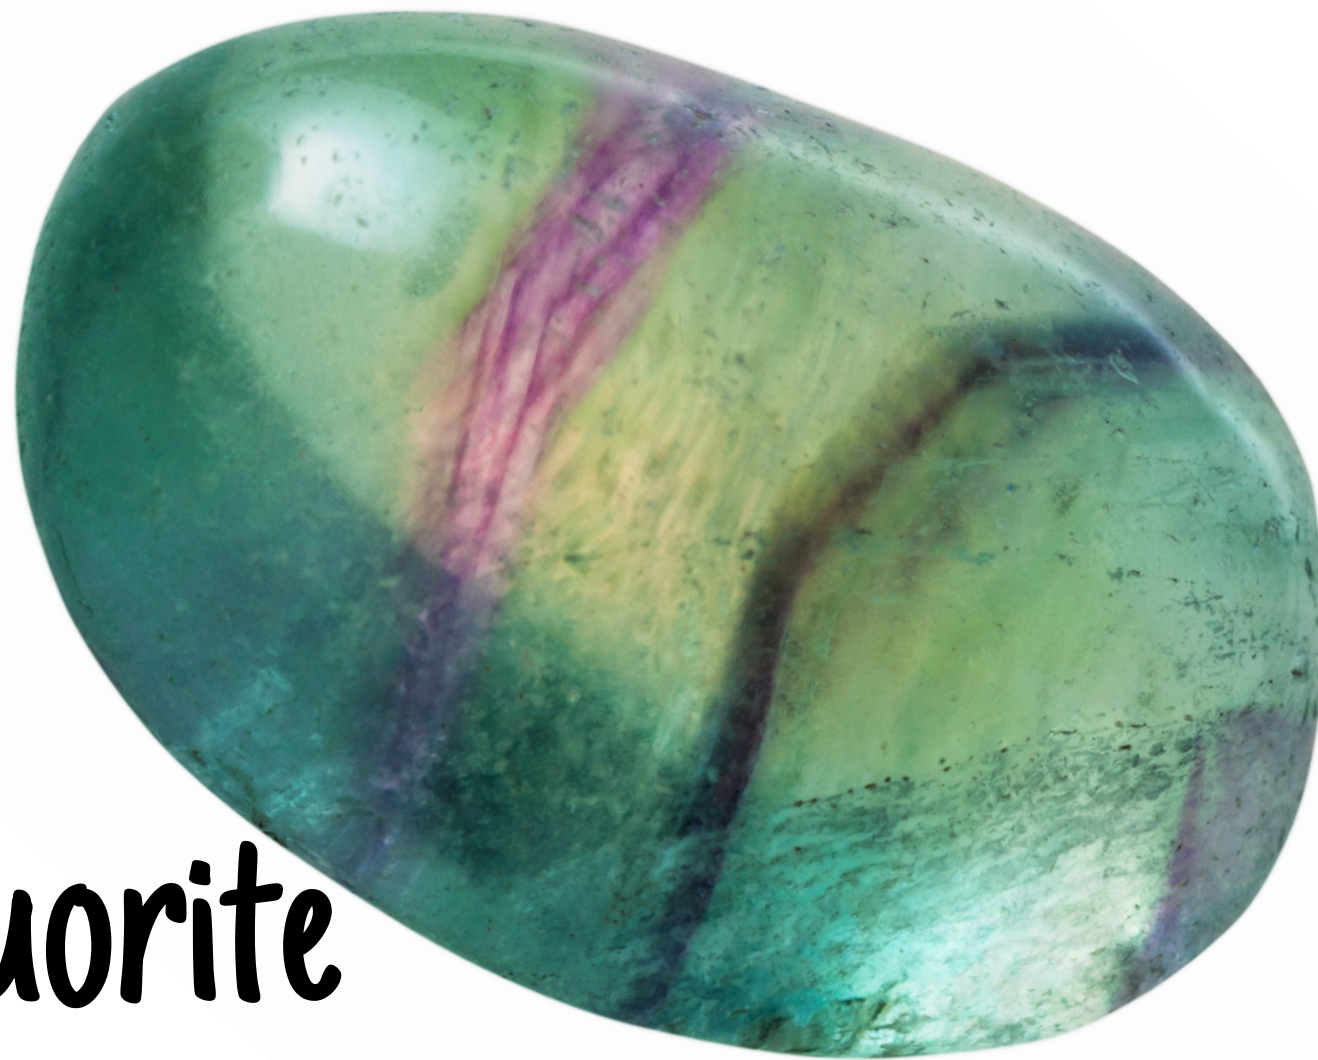

CRYSTALS FOR CALM

Rose Quartz

Selenite

Fluorite

Blue Lace Agate

Lepidolite

Amethyst